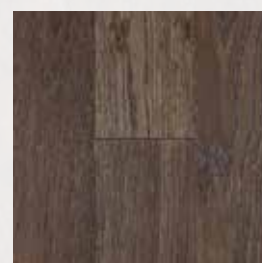

**BRISTOL OAK
UMBER**
LAULBMBR2G3KFBR

**BRISTOL OAK
TAVERN**
LAULBMBR2M7KFBR

**BRISTOL OAK
SUNRISE**
LAULBMBR256KFBR

**BRISTOL OAK
SMOKE**
LAULBMBR2F3KFBR

**BRISTOL OAK
WYATT**
LAULBMK2P6KFBR

**BRISTOL OAK
WRANGLER**
LAULBMK2P8KFBR

**BRISTOL OAK
GRIT**
LAULBMK2R3KFBR

**BRISTOL MAPLE
PURE (SATIN)**
LAULBMBR991RKFP

Read all instructions before installation. Incorrect installation voids all warranties. Read carton insert for details. Printed room scene and swatches are provided as reference only. Product selection, colour and specifications may change without notice. Product selection should be made from actual Hardwood Collection samples at an authorized dealer for true colour representation.