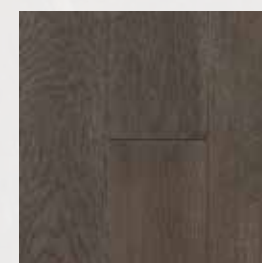

**BRISTOL OAK
UMBER**
LAULBMBR2G3KFBR

**BRISTOL OAK
TAVERN**
LAULBMBR2M7KFBR

**BRISTOL OAK
SUNRISE**
LAULBMBR256KFBR

**BRISTOL OAK
SMOKE**
LAULBMBR2F3KFBR

**BRISTOL OAK
WYATT**
LAULBMK2P6KFBR

**BRISTOL OAK
WRANGLER**
LAULBMK2P8KFBR

**BRISTOL OAK
GRIT**
LAULBMK2R3KFBR

**BRISTOL MAPLE
PURE (SATIN)**
LAULBMBR991RKFP

Read all instructions before installation. Incorrect installation voids all warranties. Read carton insert for details. Printed room scene and swatches are provided as reference only. Product selection, colour and specifications may change without notice. Product selection should be made from actual Hardwood Collection samples at an authorized dealer for true colour representation.