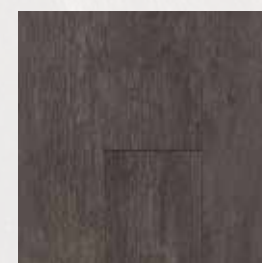

**BRISTOL OAK
UMBER**
LAULBMBR2G3KFBR

**BRISTOL OAK
TAVERN**
LAULBMBR2M7KFBR

**BRISTOL OAK
SUNRISE**
LAULBMBR256KFBR

**BRISTOL OAK
SMOKE**
LAULBMBR2F3KFBR

**BRISTOL OAK
WYATT**
LAULBMK2P6KFBR

**BRISTOL OAK
WRANGLER**
LAULBMK2P8KFBR

**BRISTOL OAK
GRIT**
LAULBMK2R3KFBR

**BRISTOL MAPLE
PURE (SATIN)**
LAULBMBR991RKFP

Read all instructions before installation. Incorrect installation voids all warranties. Read carton insert for details. Printed room scene and swatches are provided as reference only. Product selection, colour and specifications may change without notice. Product selection should be made from actual Hardwood Collection samples at an authorized dealer for true colour representation.