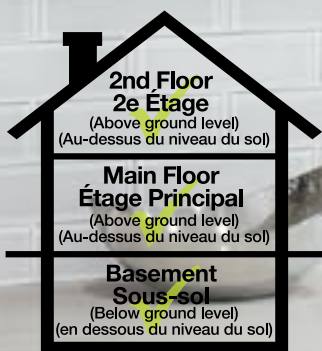

FLOORED

See it. Do it. ♥ it!

The Glass Collection

Tivat

- Solid colour glass tiles
- Soft, earthy colours to create spa-like atmosphere
- Available in 2 styles that will add dimension to any room or feature wall
- Carreaux de verre de couleur unie
- Douces couleurs terreuses permettant de créer une atmosphère de détente comme au spa
- Disponible en 2 styles qui donneront de la dimension à n'importe quelle pièce ou mur-décor

WHITE 3x12
CASLBM38010

WHITE 3x9
CASLBM38018

TAUPE 3x12
CASLBM38011

TAUPE 3x9
CASLBM38019

GREY 3x12
CASLBM38015

GREY 3x9
CASLBM38023

SPECIFICATIONS SPÉCIFICATIONS

Packaging Emballage	3X9: 28 PCS/CT, 5.04 SF/CT, 84 CT/PA, 423.36 SF/PA 3X12: 20 PCS/CT, 5 SF/CT, 84 CT/PA, 420 SF/PA 3X9: 28 pcs/bte, 5.04 pi2/bte, 84 bte/pal, 423.36 pi2/pal 3X12: 20 pcs/bte, 5 pi2/bte, 84 bte/pal, 420 pi2/pal
Bisque Bisque	Glass Verre
Warranty Garantie	10 year residential 10 ans de garantie résidentielle
Shade Variation Variations de teintes	N/A
Usage Usage	Wall, indoor Mur, intérieur

Online | Enligne : www.lovefloored.ca

Read all instructions before installation. Incorrect installation voids all warranties. Read carton insert for details. Printed room scene and swatches are provided as reference only. Product selection, colour and specifications may change without notice. Product selection should be made from actual Glass Collection samples at an authorized dealer for true colour representation.