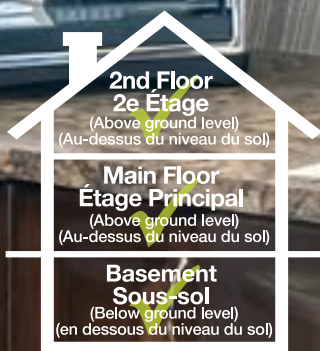

SPECIFICATIONS SPÉCIFICATIONS

Packaging Emballage	11 PC/CT, 10.56 SF/CT, 72 CT/PA, 760.32 SF/PA 11 pcs/bte, 10.56 pi2/bte, 72 bte/pal, 760.32 pi2/pal
Bisque Bisque	Glass Verre
Warranty Garantie	10 year residential 10 ans de garantie résidentielle
Shade Variation Variations de teintes	N/A
Usage Usage	Wall, indoor Mur, intérieur

Online | Enlign : www.lovefloored.ca