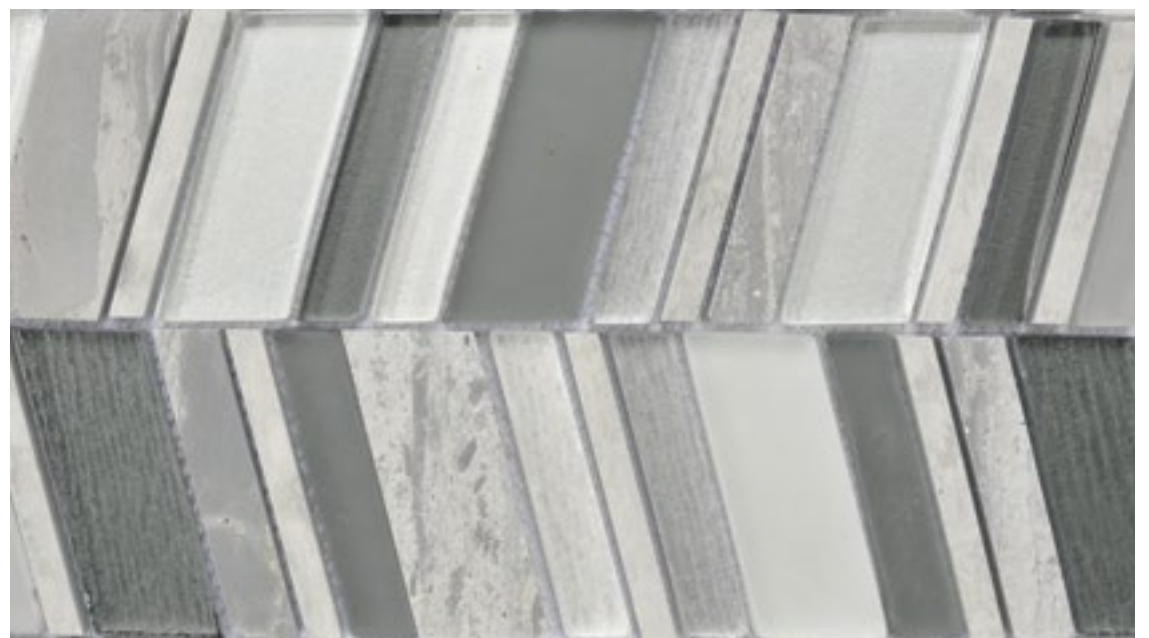

FLOORED

See it. Do it. ♥ it!

The Glass Collection

Amalfi

- Beautiful blend of classic stone and glass mosaic
- Contemporary look
- On trend for feature walls

- Superbe mélange d'aspects de pierre classique et de mosaïque de verre
- Allure contemporaine
- Produit tendance pour les murs-décor

GREY 11.6x11.8
CASH754

WHITE 11.6x11.8
CASH753R

Read all instructions before installation. Incorrect installation voids all warranties. Read carton insert for details. Printed room scene and swatches are provided as reference only. Product selection, colour and specifications may change without notice. Product selection should be made from actual Glass Collection samples at an authorized dealer for true colour representation.