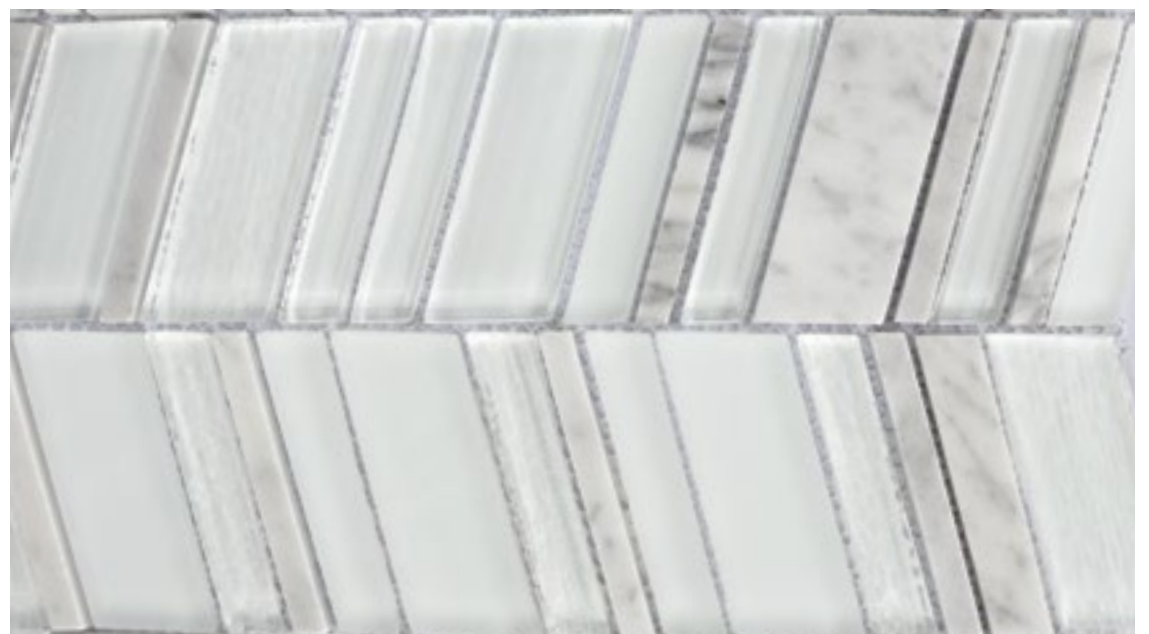

FLOORED

See it. Do it. ♥ it!

The Glass Collection

Amalfi

- Beautiful blend of classic stone and glass mosaic
- Contemporary look
- On trend for feature walls

- Superbe mélange d'aspects de pierre classique et de mosaïque de verre
- Allure contemporaine
- Produit tendance pour les murs-décor

GREY 11.6x11.8
CASH754

WHITE 11.6x11.8
CASH753R

Read all instructions before installation. Incorrect installation voids all warranties. Read carton insert for details. Printed room scene and swatches are provided as reference only. Product selection, colour and specifications may change without notice. Product selection should be made from actual Glass Collection samples at an authorized dealer for true colour representation.