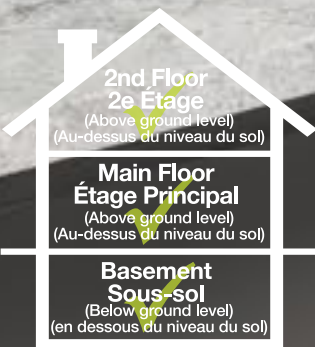

SPECIFICATIONS SPÉCIFICATIONS

Packaging Emballage

3X6:
88 PCS/CT, 10.56 SF/CT, 48 CT/PA, 506.88 SF/PA
3X12:
44 PC/CT, 10.56 SF/CT, 48 CT/PA, 506.88 SF/PA
3X6:
88 pcs/bte, 10.56 pi2/bte, 48 bte/pal, 506.88 pi2/pal
3X12:
44 pcs/bte, 10.56 pi2/bte, 48 bte/pal, 506.88 pi2/pal

Bisque Bisque

Glazed Ceramic
Céramique émaillée

Warranty Garantie

10 year residential
10 ans de garantie résidentielle

Shade Variation Variations de teintes

Uniform (V1)
Uniforme

Usage Usage

Wall, indoor
Mur, intérieur