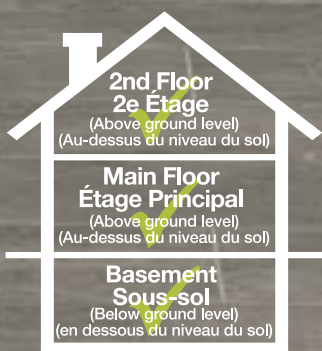

SPECIFICATIONS SPÉCIFICATIONS

Packaging
Emballage 10 PC/CT, 9.80 SF/CT, 60 CT/PA, 588 SF/PA
10 pcs/bte, 9.80 pi²/bte, 60 bte/pal, 588 pi²/pal

Bisque
Bisque Thru colour porcelain
Porcelain pleine couleur

Warranty
Garantie 25 year residential
25 ans de garantie résidentielle

Shade
Variation Slight (V2)
Léger
Variations de teintes

Usage
Usage Floor, wall, indoor, outdoor
Sol, mur, intérieur, extérieur

Online | Enlign : www.lovefloored.ca